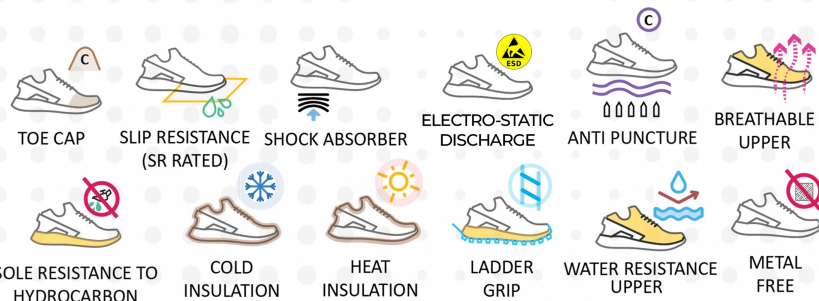

DATASHEET

AERO

STYLE SPECIFICATIONS

MODEL
AERO

ARTICLE
ERO

DESCRIPTION
Ankle Boot S3L ESD

COLOR
Black

SIZE RANGE
EU 35 to 49 (UK 2 to 14)

STANDARDS
EN ISO 20345:2022
ASTM F2413-24

PRODUCT CLASS
S3L HI CI FO SR ESD
M/I/C SD35 PR SR

MAKE
ITALY

FEATURES, TECHNOLOGIES & MATERIALS

- Micro Fibre Water Resistant Breathable Upper
- Flexible Antipuncture Composite Textile Midsole - 1100 Newton
- Composite Toe cap - 200 Joules
- Slip Resistance Ceramic Floor+Glycerine (SR rated)
- Dual Density PU Injection Moulded Sole heat resistant upto 130°C
- Heat Insulation & Cold Insulation
- Antibacterial & Sanitized Insole with Antistatic