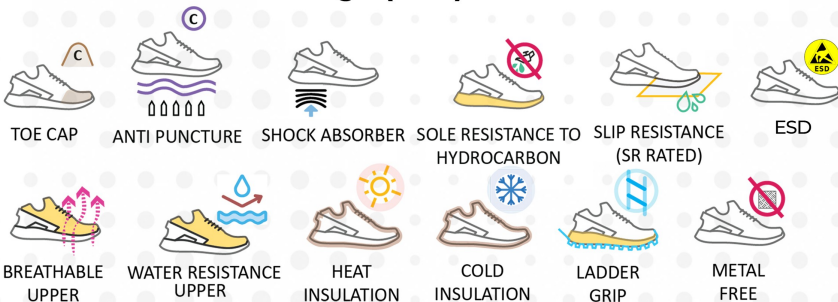

Slip On Shoe S3L - Non Metallic

COLOR

Brown

SIZE RANGE

EU 35 to 49 (UK 2 to 14)

STANDARDS

EN ISO 20345:2022

PRODUCT CLASS

S3L HI CI FO SR ESD

MAKE

INDIA

FEATURES, TECHNOLOGIES & MATERIALS

- Water Resistant Full Grain Oil Pull Up Leather Upper
- Flexible Antipuncture Composite Textile Midsole - 1100 Newton
- Composite Toe cap - 200 Joules
- Slip Resistance Ceramic Floor+Glycerine (SR rated)
- Dual Density PU Injection Moulded Sole heat resistant upto 130°C
- Reflective Strips
- Heat Insulation & Cold Insulation
- Antibacterial & Sanitized Insole with Antistatic
- ElectroStatic Discharge (ESD)